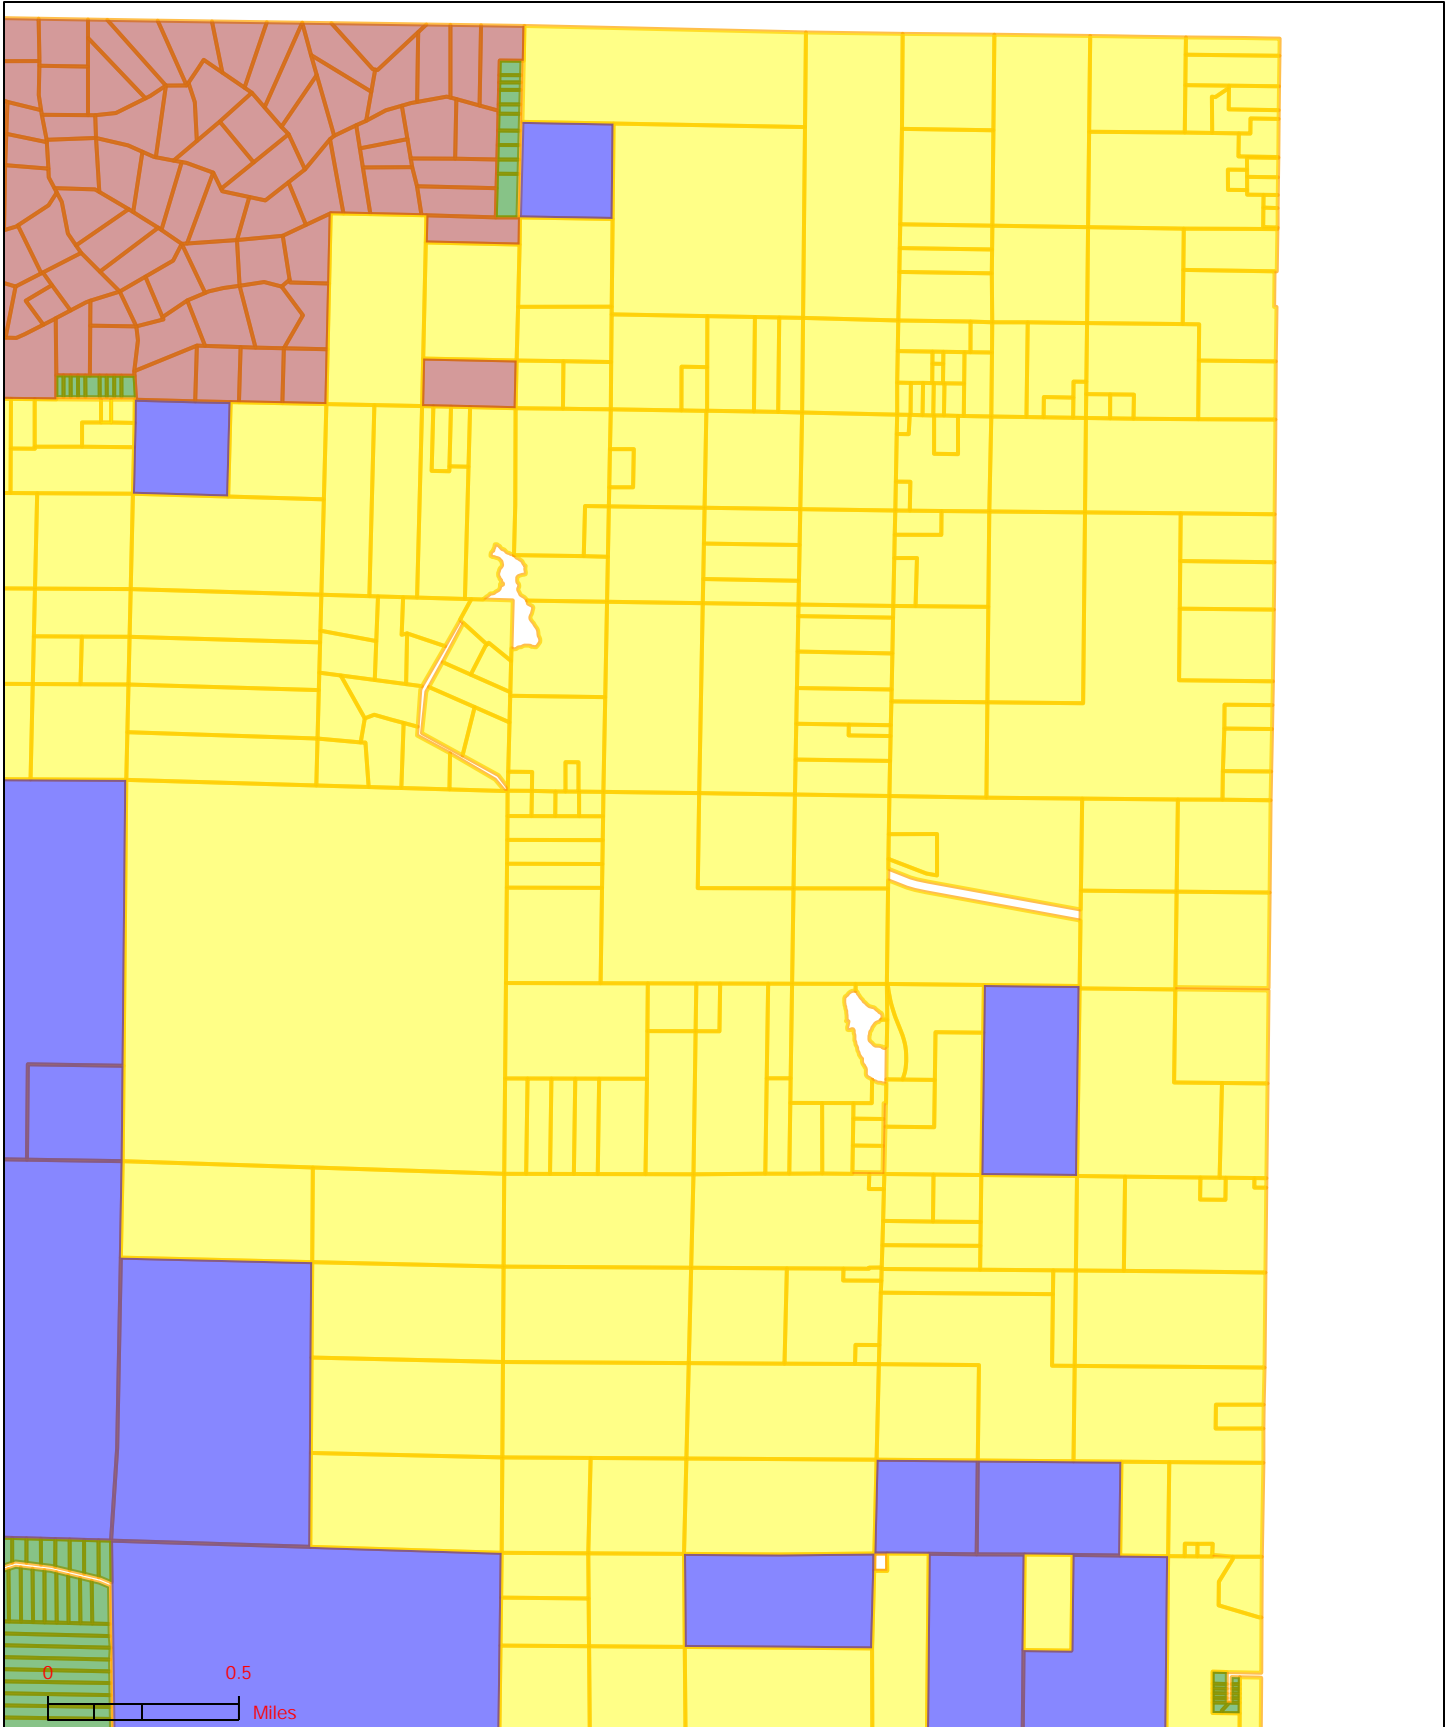

PINORA LAND VALUE MAP2026

Yellow - Residential Unplatted and Industrial
- Green Platted - Red-Deear Lake- Blue Ag-